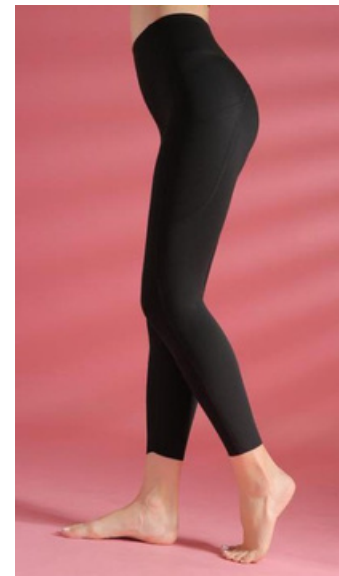

# WOMEN'S SPORT BRA

Style: **T1932**

Fabric: 80% Nylon,  
20% Spandex

Color: Green, Purple,  
Black and Pink

Size: S/M/L/XL/XXL

MOQ:  
**300** units

Style: **T2069**

Fabric: 80% Nylon,  
20% Spandex