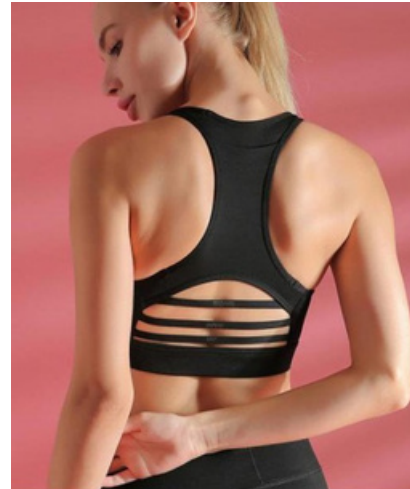

# WOMEN'S SPORT BRA

Style: **T1932**

Fabric: 80% Nylon,  
20% Spandex

Color: Green, Purple,  
Black and Pink

Size: S/M/L/XL/XXL

MOQ:  
**300** units

Style: **T2069**

Fabric: 80% Nylon,  
20% Spandex