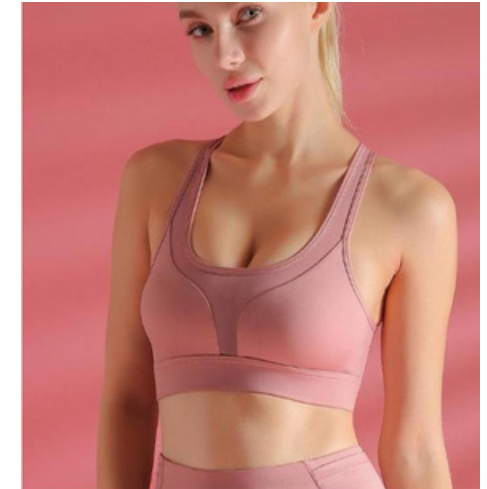

# WOMEN'S SPORT BRA

Style: **T1932**

Fabric: 80% Nylon,  
20% Spandex

Color: Green, Purple,  
Black and Pink

Size: S/M/L/XL/XXL

MOQ:  
**300** units

Style: **T2069**

Fabric: 80% Nylon,  
20% Spandex