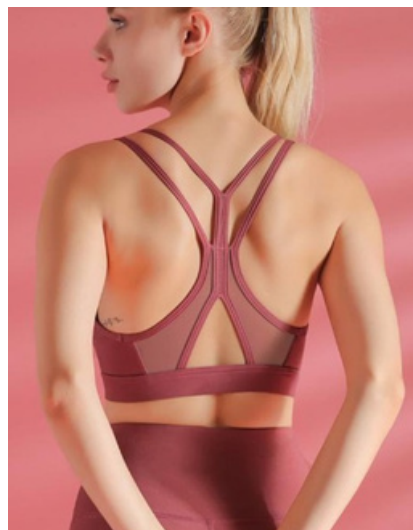

# WOMEN'S SPORT BRA

Style: **T2007**

Fabric: 80% Nylon,  
20% Spandex

Color: Red, Blue, Black  
and Purple

Size: S/M/L/XL/XXL

MOQ:  
**300** units

Style: **T1903**

Fabric: 80% Nylon,  
20% Spandex