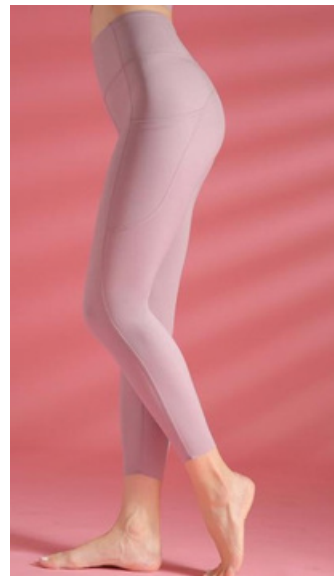

# WOMEN'S SPORT BRA

Style: **T1932**

Fabric: 80% Nylon,  
20% Spandex

Color: Green, Purple,  
Black and Pink

Size: S/M/L/XL/XXL

MOQ:  
**300** units

Style: **T2069**

Fabric: 80% Nylon,  
20% Spandex