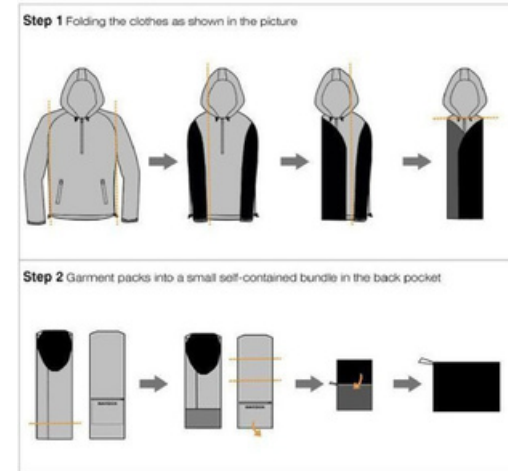

Style: **CD08**

Fabric: 100% Nylon with Coating

Color: Black

Size: S/M/L/XL/XXL

MEN'S RAIN JACKET