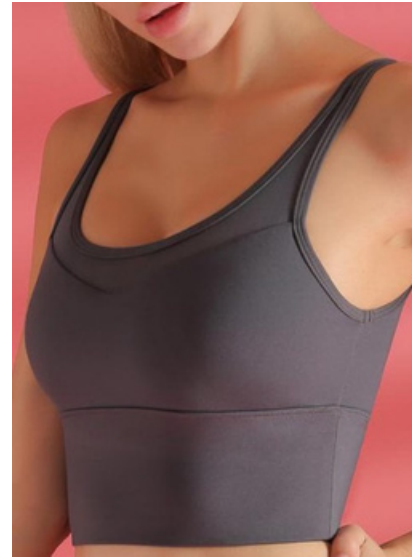

# WOMEN'S SPORT CROP TOP

Style: **T2015**

Fabric: 80% Nylon,  
20% Spandex

Color: Blue, Pink, Grey  
and Black

Size: S/M/L/XL/XXL

MOQ:  
**300** units

Style: **1729**

Fabric: 90% Polyester,  
10% Spandex