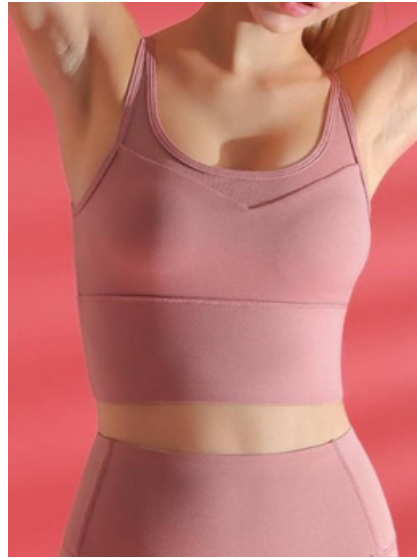

# WOMEN'S SPORT CROP TOP

Style: **T2015**

Fabric: 80% Nylon,  
20% Spandex

Color: Blue, Pink, Grey  
and Black

Size: S/M/L/XL/XXL

MOQ:  
**300** units

Style: **1729**

Fabric: 90% Polyester,  
10% Spandex