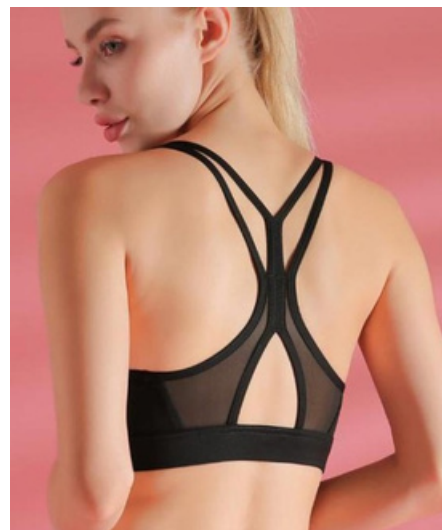

# WOMEN'S SPORT BRA

Style: **T2007**

Fabric: 80% Nylon,  
20% Spandex

Color: Red, Blue, Black  
and Purple

Size: S/M/L/XL/XXL

MOQ:  
**300** units

Style: **T1903**

Fabric: 80% Nylon,  
20% Spandex