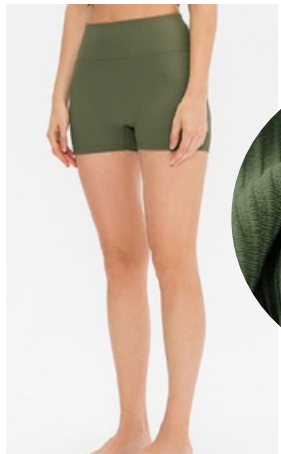

# WOMEN'S SPORT SHORT

Style: **Y02416**

Fabric: 77% Nylon,  
23% Spandex

Color: Purple, Green,  
Navy, Black and Pink

Size: S/M/L/XL/XXL

MOQ:  
**300** units

Style: **Y12422**

Fabric: 75% Nylon, 25% Spandex,  
Ribbed Fabric