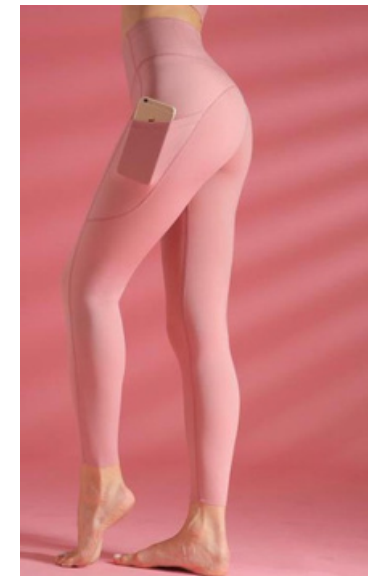

# WOMEN'S SPORT BRA

Style: **T1932**

Fabric: 80% Nylon,  
20% Spandex

Color: Green, Purple,  
Black and Pink

Size: S/M/L/XL/XXL

MOQ:  
**300** units

Style: **T2069**

Fabric: 80% Nylon,  
20% Spandex