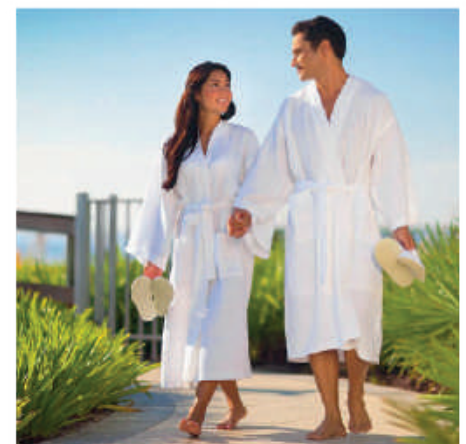

BATHROBE

- ✧ Fabric: velour, waffle, terry, coral fleece, imitation silk
- ✧ Size: length 125cm, width 135cm, sleeve length 55cm; or customized
- ✧ Design: shawl collar, kimono collar, colored stripes, custom logo
- ✧ Application: hotel, hospital, home, spa, beauty salon, etc
- ✧ Package: waterproof poly bag, woven bag, or custom PVC bag

Velour

Waffle