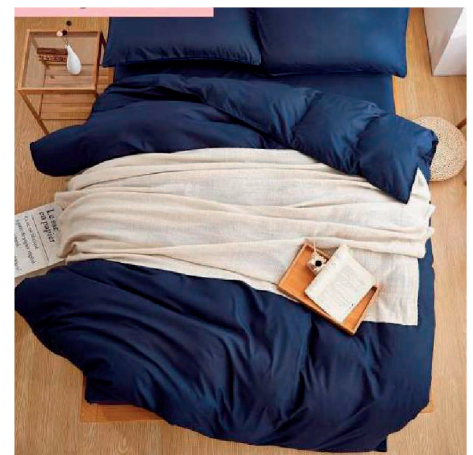

# BEDDING

- ✧ Fabric: 100% cotton, cotton/polyester mixed, 100% polyester, brushed microfiber
- ✧ Color: white or customized
- ✧ Size: customized
- ✧ Design: as following shows
- ✧ Feature: soft, smooth, breathable, wrinkle free, machine washable
- ✧ Application: hotel, hospital, home, student dorm, apartment, army, etc
- ✧ Package: waterproof poly bag, woven bag, or custom PVC bag

**Plain white design**

**Jacquard stripes design**

**Plain dyed design**

**Embroidery design**