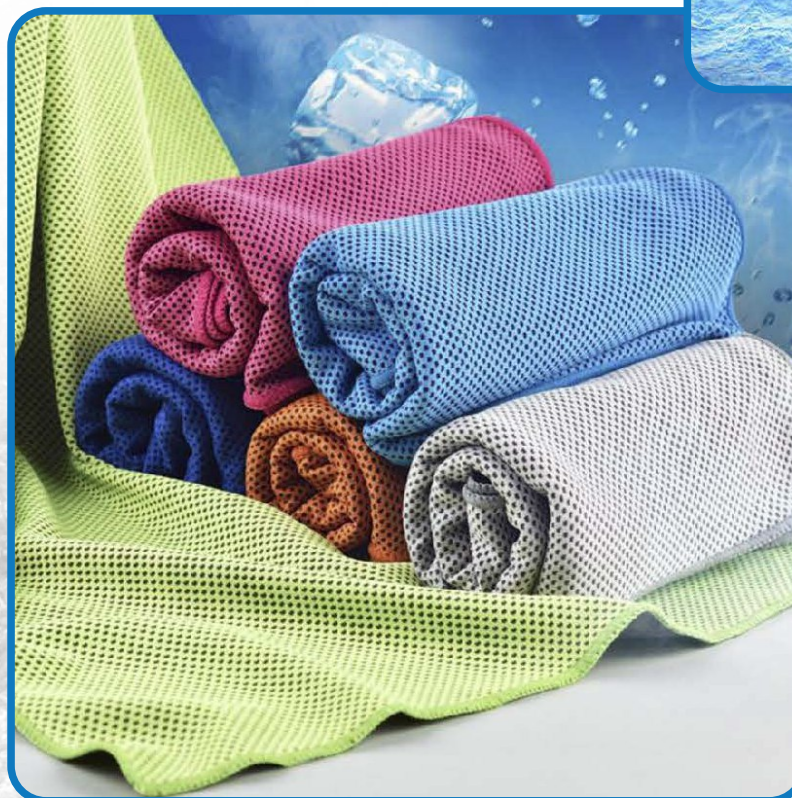

Gym towel
MSY048
MOQ: 500 pcs
Size: 30x90cm

Gym towel
MSY047
MOQ: 500 pcs
Size: 30x90cm

Gym towel
MSY046
MOQ: 500 pcs
Size: 40x80cm

SPORTS TOWEL

Cooling towel
MSY049
MOQ: 500 pcs
Size: 30x100cm

Cooling towel
MSY050
MOQ: 500 pcs
Size: 30x100cm