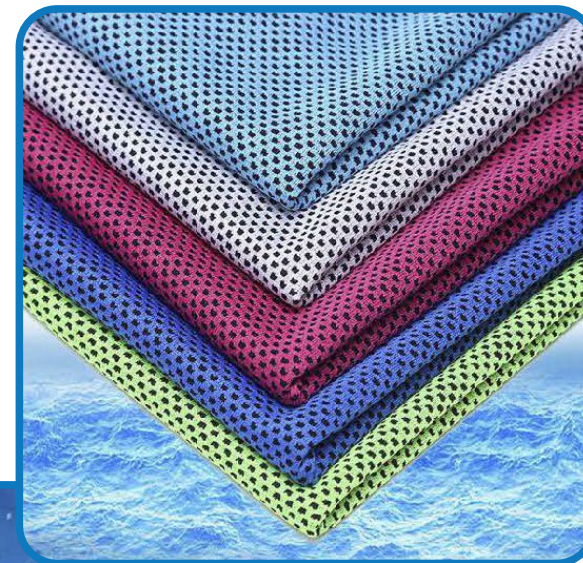

Gym towel
MSY048
MOQ: 500 pcs
Size: 30x90cm

Gym towel
MSY047
MOQ: 500 pcs
Size: 30x90cm

Gym towel
MSY046
MOQ: 500 pcs
Size: 40x80cm

SPORTS TOWEL

Cooling towel
MSY049
MOQ: 500 pcs
Size: 30x100cm

Cooling towel
MSY050
MOQ: 500 pcs
Size: 30x100cm