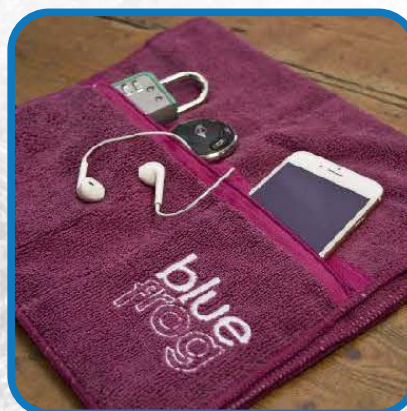

Gym towel
MSY047
MOQ: 500 pcs
Size: 30x90cm