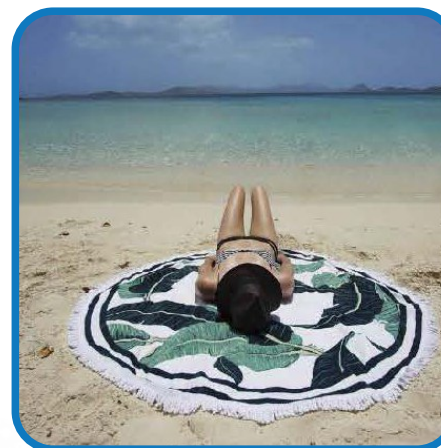

Cotton beach towel
MSY027
MOQ: 2000 pcs
Size: 80x160cm

Cotton beach towel
MSY028
MOQ: 2000 pcs
Size: 60x120cm

BEACH TOWEL Round Beach Towel

Round beach towel
MSY029
MOQ: 100 pcs
Size: 150cm

Round beach towel
MSY030
MOQ: 1000 pcs
Size: 150cm