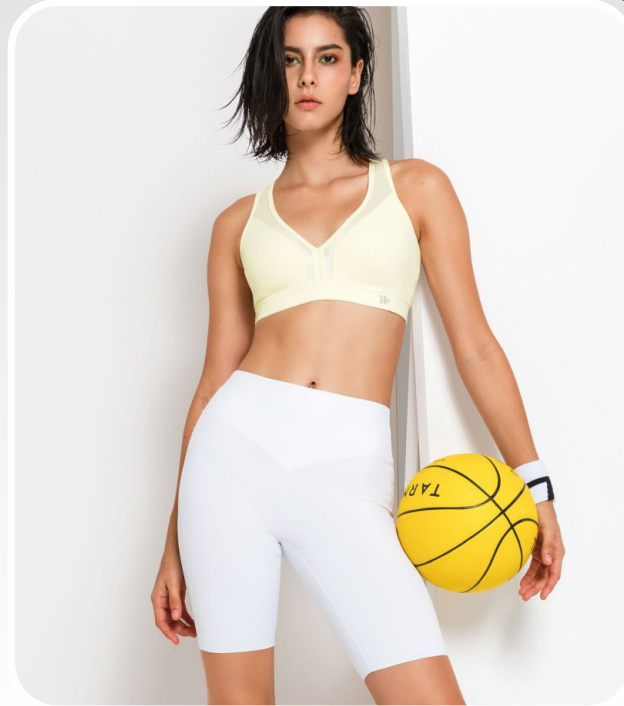

Style:
E100350A08
V-neck High Impact Support Sports Bra

Colors:

Style:
E150106A08
Free Cut Biker Shorts

Colors: