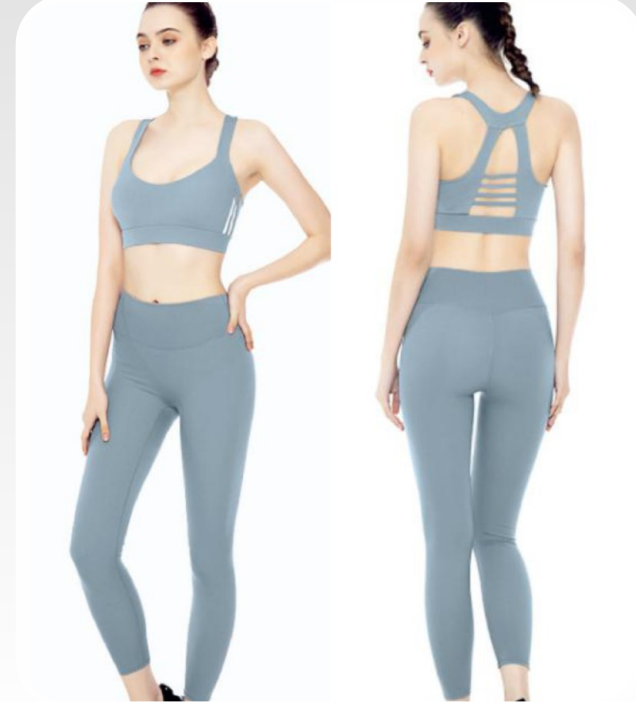

Style:
BMG-22SS1054

Colors:

Style:
BMG-22SS1055

Colors:

Style:
BMG-22SS1056

Colors:

Style:
BMG-22SS1057

Colors:

Style:
BMG-22SS1058

Colors:

Style:
BMG-22SS1059

Colors:

Style:
BMG-22SS1060

Colors:

Style:
S120197A03
Cross Front Long Sleeve Rib Tee

Colors:

Style:
S110132A03
Melange Blue Basic Leggings

Colors:

Style:
E100351A08
Side Pleated High Impact Support Sports Bra

Colors:

Style:
S140048A02
Mesh Insert Long Sleeve Zip-up Jacket

Colors:

Style:
155042A06
Zip-off Hem Leisure Pant