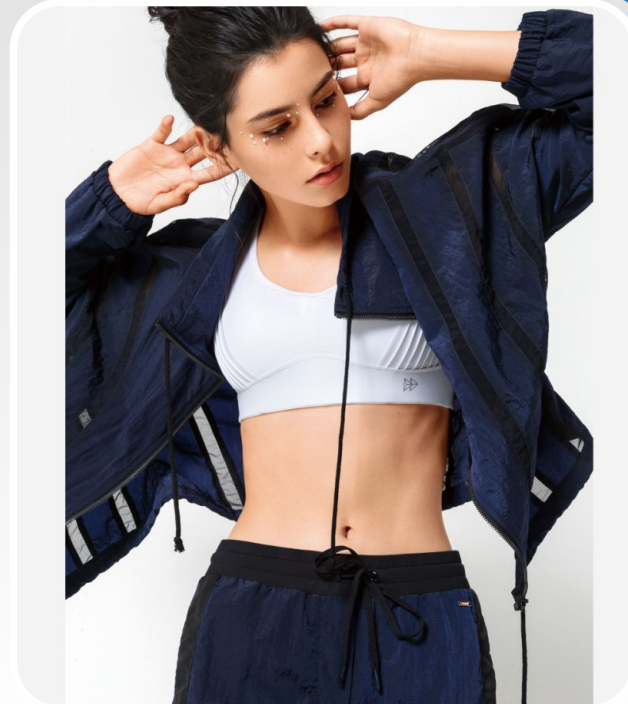

Style:
BMG-22SS1058

Colors:

Style:
BMG-22SS1059

Colors:

Style:
BMG-22SS1060

Colors:

Style:
S120197A03
Cross Front Long Sleeve Rib Tee

Colors:

Style:
S110132A03
Melange Blue Basic Leggings

Colors:

Style:
E100351A08
Side Pleated High Impact Support Sports Bra

Colors:

Style:
S140048A02
Mesh Insert Long Sleeve Zip-up Jacket

Colors:

Style:
155042A06
Zip-off Hem Leisure Pant